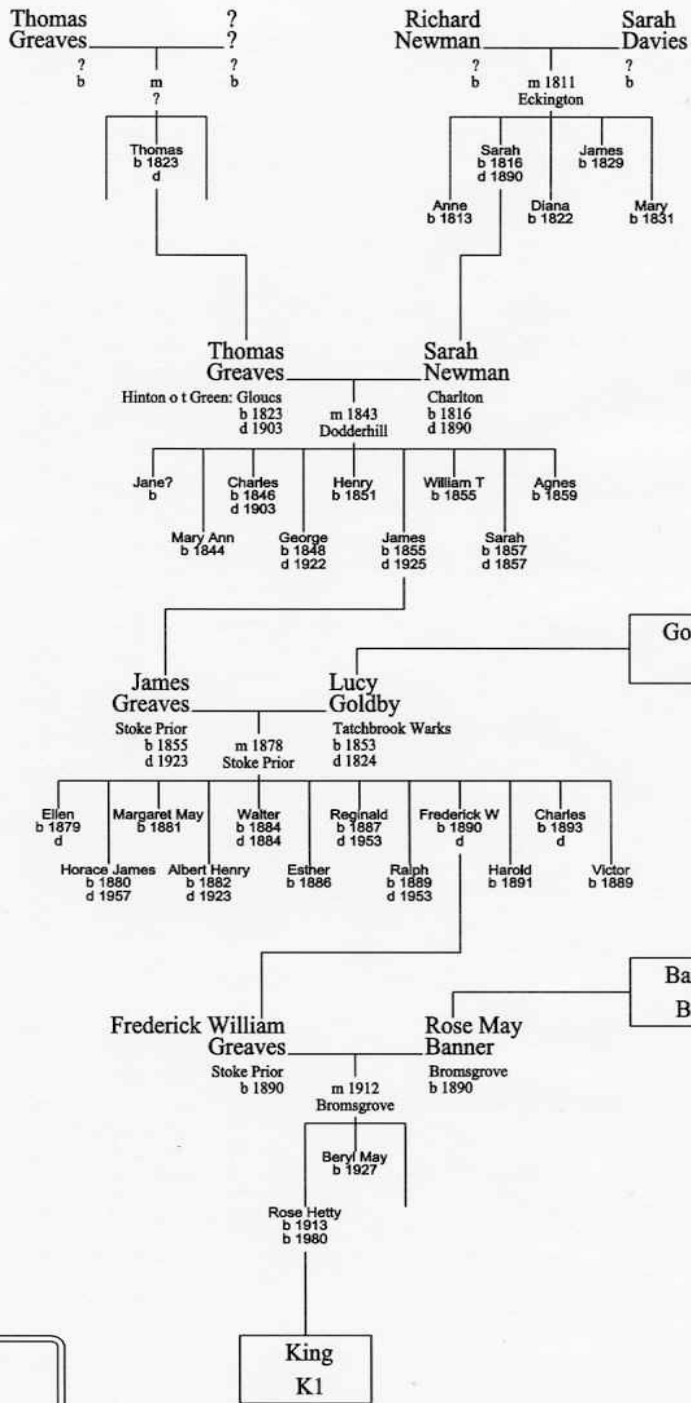

Jane Greaves	?
	Mary Ann Greaves	?
Gr02	Charles Greaves	m Elizabeth Gibbons
Gr03	George Greaves	m Louisa Tippler
Gr04	Henry Greaves	m Selina Byng
Gr05	James Greaves	m Lucy Goldby
Gr06	William T Greaves	m Mary E Lacey
	Sarah Greaves	d 1857
Gr07	Agnes Greaves	m John Bowen

Gr05	Ellen Greaves	?
Gr05	Horace J Greaves	m Lily Mason
Gr05	Margaret M Greaves	d 1960
Gr05	Albert H Greaves	d 1923
Gr05	Walter Greaves	d 1884
Gr05	Esther Greaves	m Wilf Clemons
Gr05	Reginald Greaves	m Selina Harrison
Gr05	Ralph Greaves	m Emily Portman
Gr05	Frederick W Greaves	m Rose May Banner
Gr05	Harold Greaves	m Nellie Harris
Gr05	Charles Greaves	?
Gr05	Victor Greaves	?

K 01	Rose Hetty Greaves	m Bert King
R5	Beryl May Greaves	m Dennis Glover 1
		m Tom Baker 2
		m Tom Weston 3

Greaves Family Line From
Thomas & Sarah to
Rose Hetty King

All locations Worcestershire unless stated

Gr01